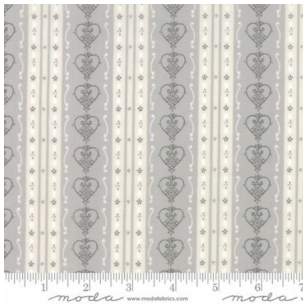

## Wenche Wolff Hatling Seasonal Christmas Grey

Rating: Not Rated Yet

**Price:**

\$10.99

\$10.99

Tax amount:

[Ask a question about this product](#)

Manufacturer: [MODA Fabrics](#)